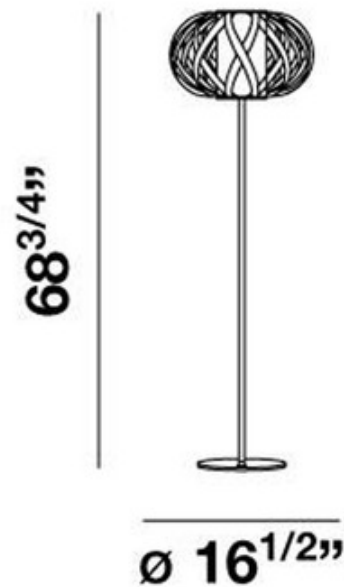

COMPANY

PROJECT

FIXTURE TYPE

APPROVED BY

DATE