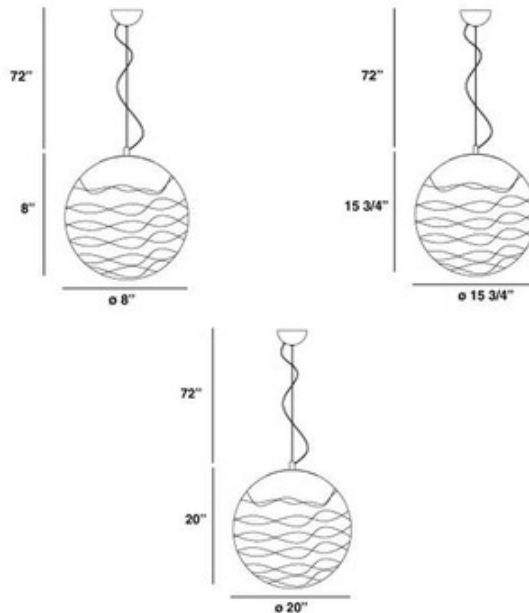

Melody Pendant

Description:

Melody Pendant features a chrome finish with a clear acrylic shade and is available in 1-light, 3-light, or 4-light versions. Either (1), (3) or (4) 40-watt, 120 volt G9 base JC halogen bulbs are required, but not included. Dimensions: 1-light: 8W x 8H. 3-light: 16W x 16H. 4-light: 20W x 20H. Overall height is 72 inches.

Shown in: Chrome / Clear

List Price: \$155.00
 Our Price: \$124.00

Shade Color: Clear
 Body Finish: Chrome
 Lamp: 1 x JC/G9/40W/120V Halogen
 Wattage: 40W
 Dimmer: Incandescent
 Dimensions: 8"H x 8"W x 8"D