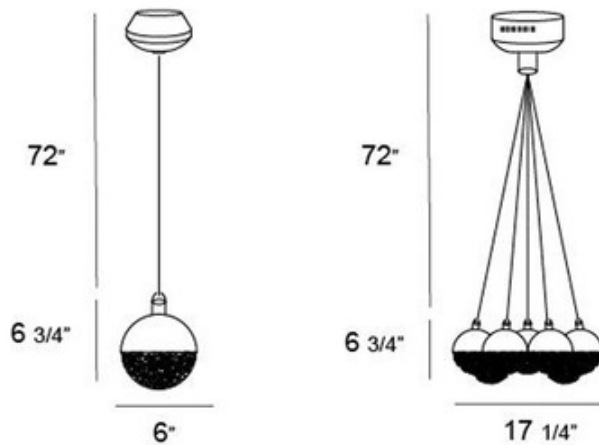

Sonnet Pendant

**Description:**

Sonnet Pendant features a sleek polished chrome finish with a silver shade and is available in a 1-light or 7-light versions. Either (1) or (7) 20-watt, 12 volt G4 bi-pin base halogen bulbs are included. Dimensions: 1-light: 6W x 6.75H. 7-light: 17.25W x 6.75H. Overall height is 72 inches.

Shown in: Chrome / Silver

List Price: \$152.50  
 Our Price: \$122.00

Shade Color: Silver  
 Body Finish: Chrome  
 Lamp: 1 x JC/G4 (bipin)/20W/12V Halogen  
 Wattage: 20W  
 Dimmer: Incandescent  
 Dimensions: 6.75"H x 6"W