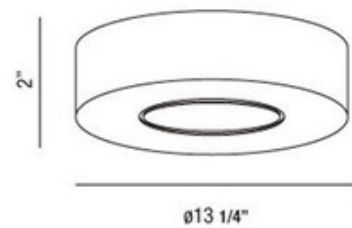

BRAND

Eurofase

DESCRIPTION

Spirit Ceiling Flush Mount features a Chrome finish with a Frosted White glass shade. One 22 watt 120 volt T5 G10 base compact fluorescent bulb is included. 9 inch width x 2 inch height.

SHADE COLOR	Frosted
BODY FINISH	Chrome
WATTAGE	22W
DIMMER	Not Dimmable
DIMENSIONS	9"W x 2"H x 9"D
BULB INCLUDED	
LAMP	1 x T5/2G10/22W/120V Compact Fluorescent

SPEC #

EUFI07319

COMPANY

PROJECT

FIXTURE TYPE

APPROVED BY