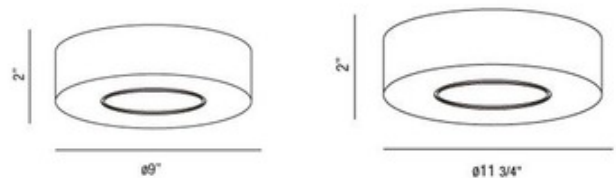

BRAND

Eurofase

DESCRIPTION

Spirit Ceiling Flush Mount features a Chrome finish with a Frosted White glass shade. One 22 watt 120 volt T5 G10 base compact fluorescent bulb is included. 9 inch width x 2 inch height.

SHADE COLOR	Frosted
BODY FINISH	Chrome
WATTAGE	22W
DIMMER	Not Dimmable
DIMENSIONS	9"W x 2"H x 9"D
BULB INCLUDED	
LAMP	1 x T5/2G10/22W/120V Compact Fluorescent

SPEC #

EUFI07319

COMPANY

PROJECT

FIXTURE TYPE

APPROVED BY