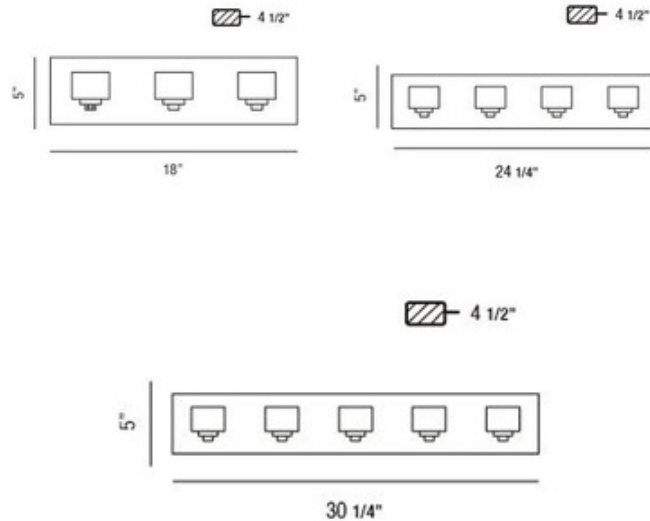

Prism Bath Bar

**Description:**

Prism Bath Bar features a frosted inside and clear inside and is available in a satin nickel or chrome finish. 60 watt, 120 volt G9 base JC halogen bulbs are included. 1 Light: 5 inch width x 5 inch height x 4.5 inch depth. 3 light: 18 inch width x 5 inch height x 4.5 inch depth. 4 light: 24.25 inch width x 5 inch height x 4.5 inch depth. 5 light: 30.25 inch width x 5 inch height x 4.5 inch depth.

Shown in: Chrome / Frosted

List Price: \$215.00  
 Our Price: \$172.00

Shade Color: Frosted  
 Body Finish: Chrome  
 Lamp: 3 x JC/G9/60W/120V Halogen  
 Wattage: 180W  
 Dimmer: Incandescent  
 Dimensions: 5"H x 18"W x 4.5"D