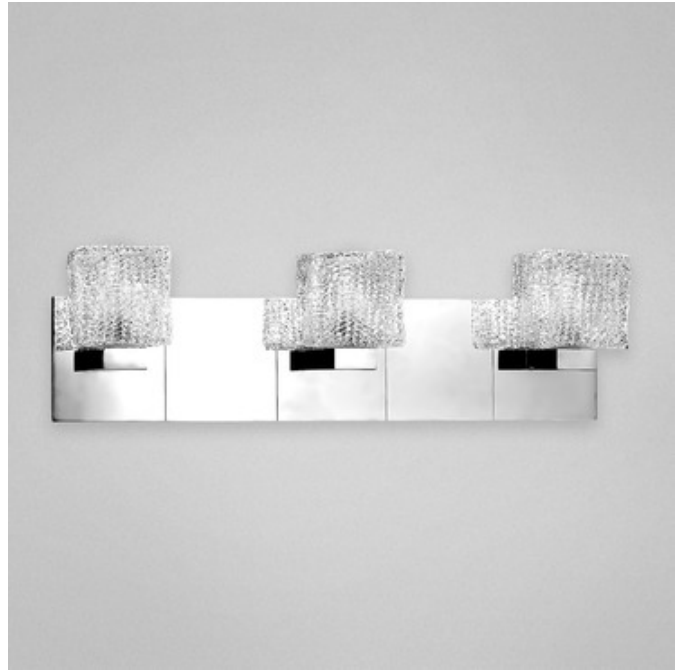

BRAND

Eurofase

DESCRIPTION

Rain Bath Bar features a clear glass shade created by hand available in a chrome finish.

| | |
|---------------|-----------------------------|
| SHADE COLOR | Clear |
| BODY FINISH | Chrome |
| WATTAGE | 105W |
| DIMMER | Standard 120V |
| DIMENSIONS | 20.75"W x 6.25"H x 6"D |
| BULB INCLUDED | |
| LAMP | 3 x JCD/G9/35W/120V Halogen |