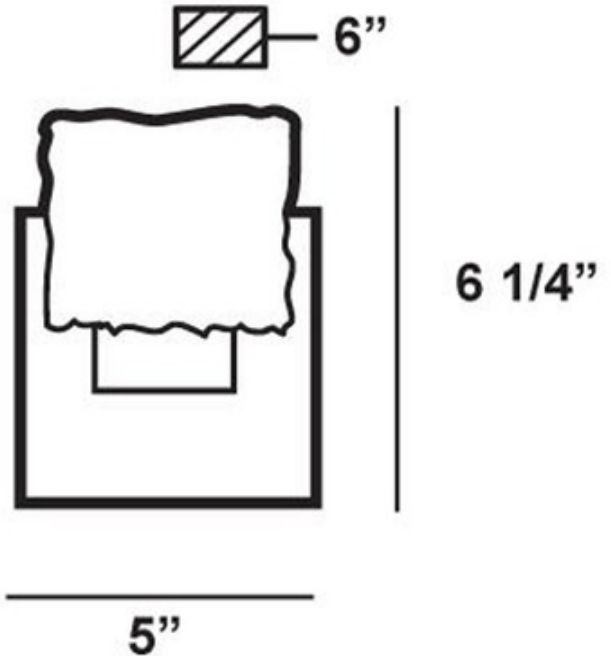

BRAND

Eurofase

DESCRIPTION

Rain Bath Bar features a clear glass shade created by hand available in a chrome finish.

| | |
|---------------|-----------------------------|
| SHADE COLOR | Clear |
| BODY FINISH | Chrome |
| WATTAGE | 105W |
| DIMMER | Standard 120V |
| DIMENSIONS | 20.75"W x 6.25"H x 6"D |
| BULB INCLUDED | |
| LAMP | 3 x JCD/G9/35W/120V Halogen |

SPEC #

EUF107361

COMPANY

PROJECT

FIXTURE TYPE

APPROVED BY

DATE