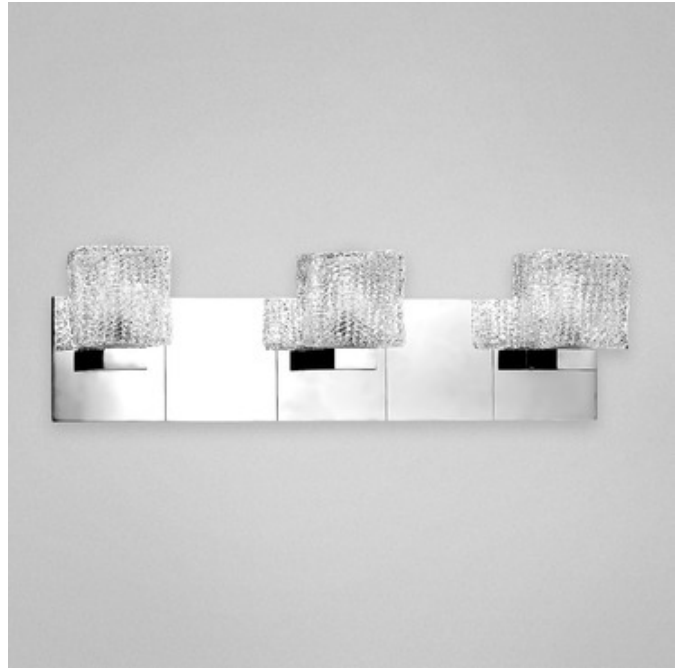

**BRAND**

Eurofase

**DESCRIPTION**

Rain Bath Bar features a clear glass shade created by hand available in a chrome finish.

SHADE COLOR	Clear
BODY FINISH	Chrome
WATTAGE	105W
DIMMER	Standard 120V
DIMENSIONS	20.75"W x 6.25"H x 6"D
BULB INCLUDED	
LAMP	3 x JCD/G9/35W/120V Halogen