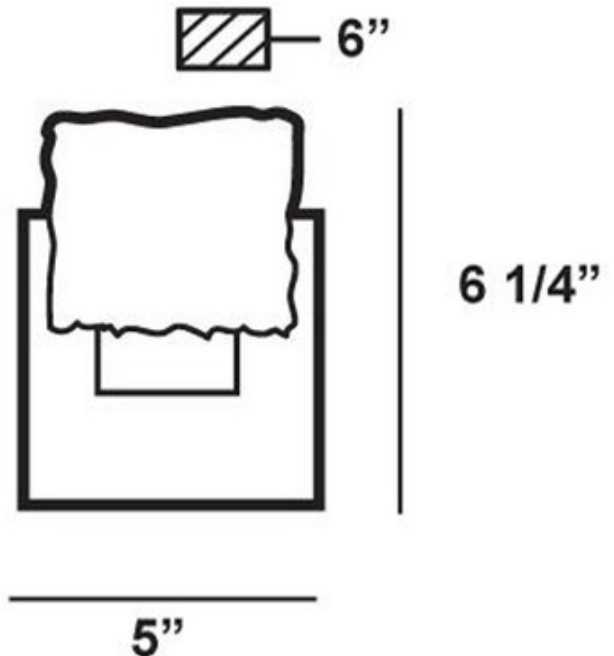

**BRAND**

Eurofase

**DESCRIPTION**

Rain Bath Bar features a clear glass shade created by hand available in a chrome finish.

SHADE COLOR	Clear
BODY FINISH	Chrome
WATTAGE	105W
DIMMER	Standard 120V
DIMENSIONS	20.75"W x 6.25"H x 6"D
BULB INCLUDED	
LAMP	3 x JCD/G9/35W/120V Halogen

SPEC #

EUF107361

COMPANY

PROJECT

FIXTURE TYPE

APPROVED BY

DATE