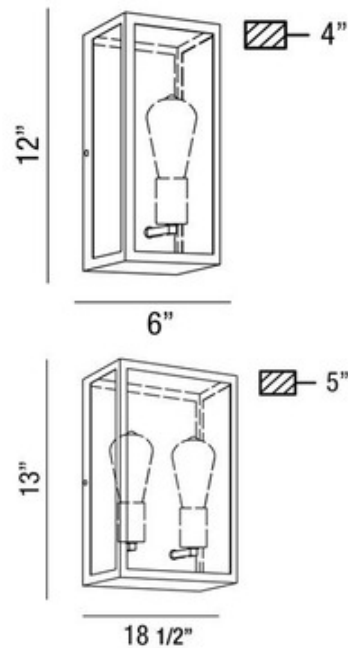

Retto Outdoor Wall Sconce

Description:

The Retto Outdoor Wall Sconce features a Clear glass with a Bronze finish. Small: One 60 watt, 120 volt E26 type Medium base bulb is included. 6 inch width x 12 inch height x 4 inch depth. Large: Two 60 watt, 120 volt E26 type Medium base bulbs are included. 8.5 inch width x 13 inch height x 5 inch depth. UL Listed, suitable for wet locations.

Shown in: Bronze / Clear

List Price: \$235.00
Our Price: \$188.00

Shade Color: Clear
Body Finish: Bronze
Lamp: 1 x Edison A-Shape/Medium (E26)/60W/120V Incandescent
 1 x A19/Medium (E26)/120V LED
Wattage: 60W
Dimmer: N/A
Dimensions: 12"H x 6"W x 4"D