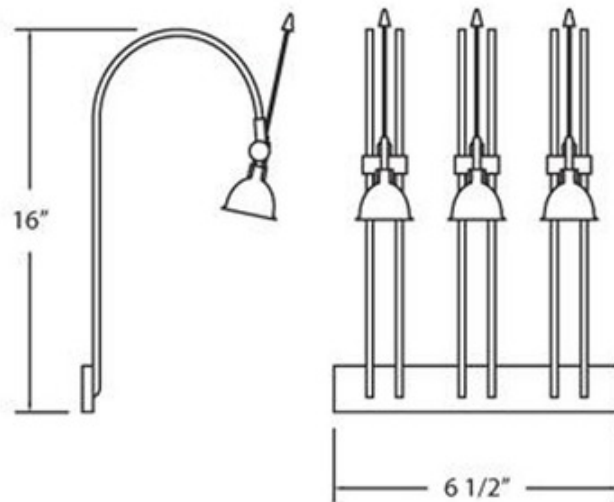

Dart Picture Light Set

Description:

Dart Picture Light Set features dual arm lamp with an arrow accent and is available in a chrome finish. Three 20-watt, 12 volt GU5.3 base MR16 halogen bulbs are included. Dimensions: 6.5W x 16H. Includes six foot cord and plug.

Shown in: Chrome

List Price: \$105.00
Our Price: \$84.00

Shade Color: N/A
Body Finish: Chrome
Lamp: 3 x MR16/GU5.3 (bipin)/20W/12V LED
Wattage: 60W
Dimmer: N/A
Dimensions: 16"H x 6.5"W

Product Number: EUF 107374			
Company:		Fixture Type:	Date: Feb 20, 2018
Project:		Approved By:	