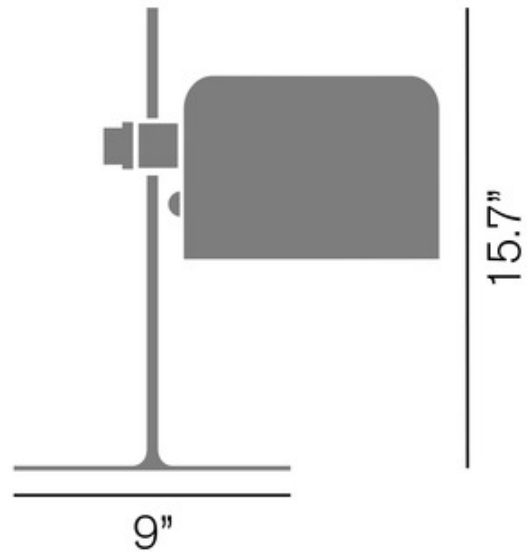

COMPANY

PROJECT

FIXTURE TYPE

APPROVED BY

DATE