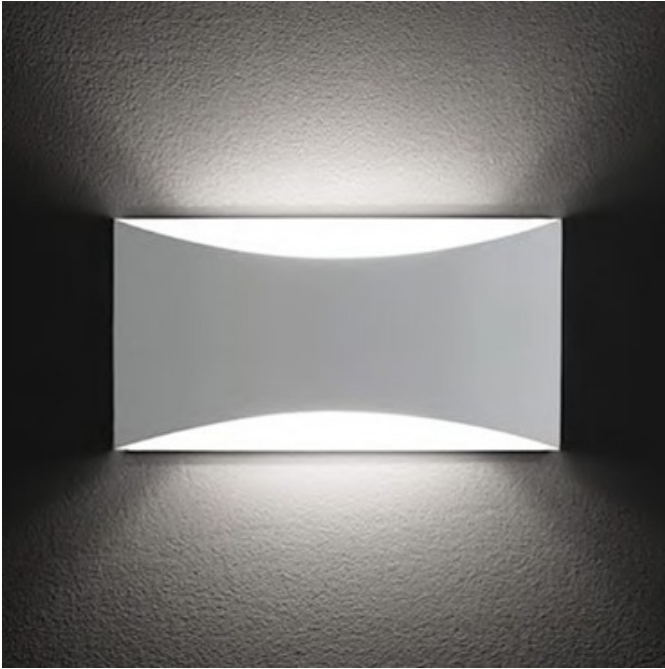

Kelly LED Wall Sconce

CE

Description:

Kelly LED Wall Sconce gives light up & down in curved laser-cut metal and is available in white or chrome metal plate. One 8-watt, 120 volt LED modules are included. Dimensions: 12.81W x 6.5H x 2.36D.

Shown in: White / White

List Price: \$900.00
 Our Price: \$630.00

Shade Color: White
 Body Finish: White
 Lamp: 2 x LED/4W/120V LED
 Wattage: 8W
 Dimmer: Not Dimmable
 Dimensions: 6.5"H x 12.81"W x 2.36"D