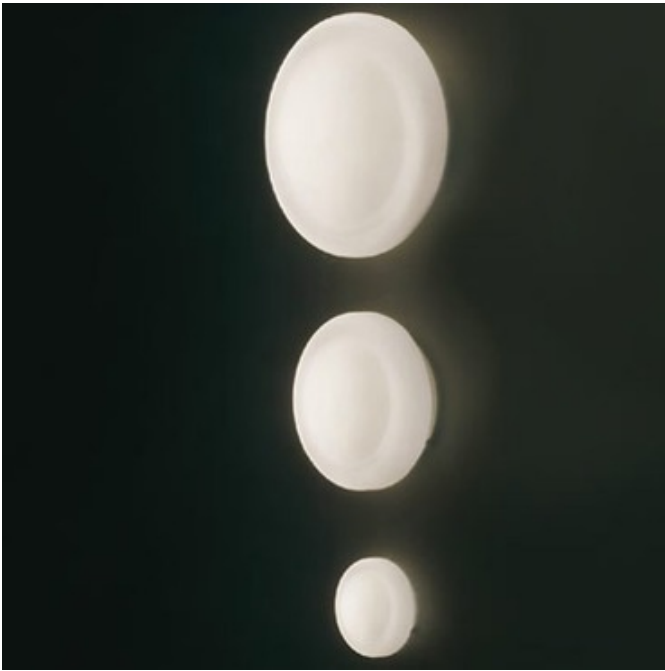

# La Sixty Wall Light

**Description:**

La Sixty Wall Sconce is a wall or ceiling lamp which gives direct and diffused light with an opal blown glass shade. Also available in 5-inch, 10-inch, or 14-inch versions. The 5-inch version is 5.9W x 5.9H x 3.5D and requires one 40-watt, 120 volt G9 base JC halogen bulb is required, but not included. The 10-inch version is 10.6W x 10.6H x 5.1D and requires two 60-watt, 120 volt A19 medium base incandescent bulbs are required, but not included. The 14-inch version is 14.6W x 14.6H x 5.3D.

Shown in: Opal

**List Price:** \$650.00  
**Our Price:** \$162.50

**Shade Color:** Opal  
**Body Finish:** N/A  
**Lamp:** 1 x JC/G9/40W/120V Halogen  
**Wattage:** 40W  
**Dimmer:** N/A  
**Dimensions:** 5.9"H x 5.9"W x 3.5"D