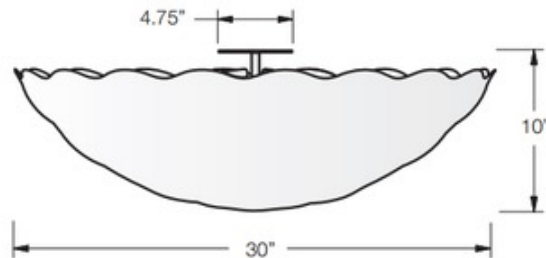

# Arabesque Bowl

**Description:**

Arabesque Bowl semi flush mount composed of 2-ply wood veneer with a poly core lamination and surface coating. Available in aspen or birch shade options. Requires (3) 60 watt, 120 volt, medium base incandescent lamps sold separately. Fixture also compatible with fluorescent screw base bulb. 30W x 10H.

Shown in: Aspen

List Price: \$1770.00  
 Our Price: \$1416.00

Shade Color: Aspen  
 Body Finish: N/A  
 Lamp: 3 x A19/Medium (E26)/60W/120V Incandescent  
 3 x A19/Medium (E26)/120V LED  
 Wattage: 180W  
 Dimmer: N/A  
 Dimensions: 10"H x 30"W