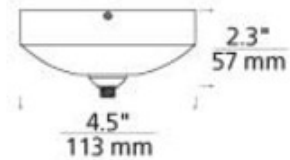

BRAND

Visual Comfort Modern

DESCRIPTION

The FreeJack Surface Canopy mounts to a standard 4 inch junction box with round plaster ring (provided by electrician). Finishes available in Satin Nickel, Chrome, White, Black or Antique Bronze. The electronic transformer is included inside the 2.3 inch high x 4.5 inch diameter housing. It features one port for use with any FreeJack low voltage halogen pendant or head. For use on ceiling or wall. If mounting to a wall, head should be no longer than 6 inches. ETL listed. Dimmable with a low voltage electronic dimmer, sold separately.

SHADE COLOR	N/A
BODY FINISH	Chrome
WATTAGE	N/A
DIMMER	Low Voltage Electronic
DIMENSIONS	4.5"W x 2.3"H
LAMP	N/A

SPEC # TLG10844

COMPANY	PROJECT	FIXTURE TYPE	APPROVED BY	DATE