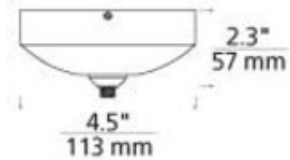

BRAND Visual Comfort Modern

DESCRIPTION

The FreeJack Surface Canopy mounts to a standard 4 inch junction box with round plaster ring (provided by electrician). Finishes available in Satin Nickel, Chrome, White, Black or Antique Bronze. The electronic transformer is included inside the 2.3 inch high x 4.5 inch diameter housing. It features one port for use with any FreeJack low voltage halogen pendant or head. For use on ceiling or wall. If mounting to a wall, head should be no longer than 6 inches. ETL listed. Dimmable with a low voltage electronic dimmer, sold separately.

SHADE COLOR	N/A
BODY FINISH	Chrome
WATTAGE	N/A
DIMMER	Low Voltage Electronic
DIMENSIONS	4.5"W x 2.3"H
LAMP	N/A

SPEC # TLG10844

COMPANY	PROJECT	FIXTURE TYPE	APPROVED BY	DATE