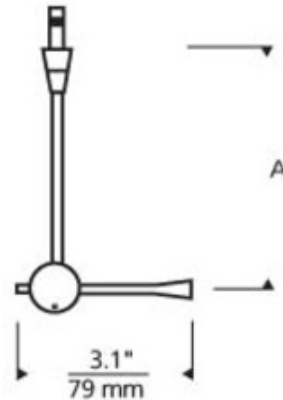

Freejack Sprocket Head

Description:

Freejack Sprocket is a minimal sleek head with cylindrical socket on a rigid stem. Handle is removable. Head swivels 360 degrees around stem and pivots 300 degrees on vertical axis. Available in stem lengths of 1, 3, 6, 12, 18 or 24 inches. Available in Satin Nickel or Antique Bronze finish. Available in Chrome finish with a 3 inch stem length. Includes Freejack connector. One 12 volt GU5.3 MR16 lamp up to 75 watts is required, but not included. ETL Listed. Optional decorative and optical accessories available, sold separately. Freejack canopy required if used as a monopoint, sold separately.

Shown in: Satin Nickel

List Price: \$175.00
 Our Price: \$140.00

Shade Color: N/A
 Body Finish: Satin Nickel
 Lamp: 1 x MR16/GU5.3 (bipin)/75W/12V Halogen
 1 x MR16/GU5.3 (bipin)/12V LED
 Wattage: 75W
 Dimmer: Dimmable
 Dimensions: 1"L x 3.1"D