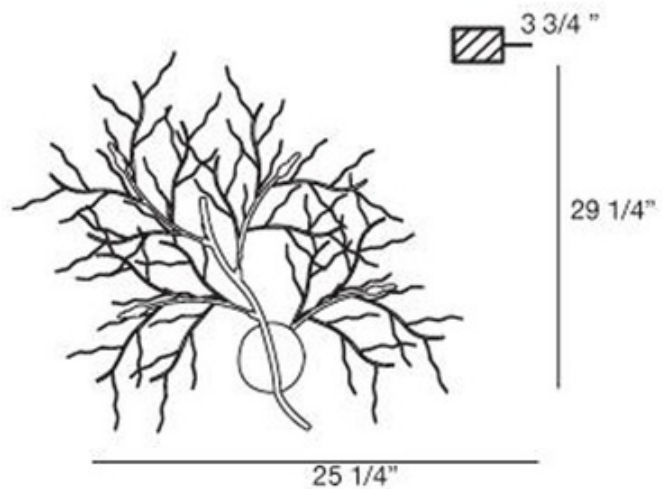

Autumn Wall Sconce

Description:

Autumn Wall Sconce is available in a chrome finish and steel branches. This autumnal piece invites the essence of the seasons into any room. Four 10-watt, 12 volt G4 bi-pin base JC halogen bulbs are included. Dimensions: 25.25W x 29.25H x 3.75D.

Shown in: Chrome

List Price: \$445.00
 Our Price: \$356.00

Shade Color: N/A
 Body Finish: Chrome
 Lamp: 4 x JC/G4 (bipin)/10W/12V Halogen
 Wattage: 40W
 Dimmer: Incandescent
 Dimensions: 29.25"H x 25.25"W x 3.75"D