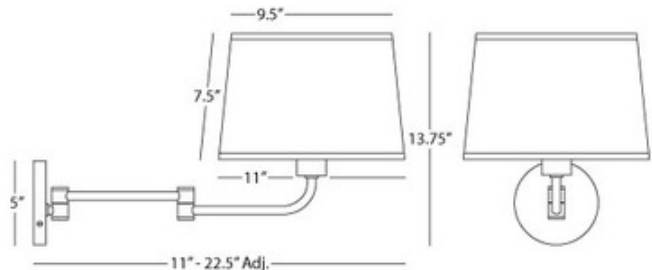

Koleman Wall Swinger

Description:

Koleman Swing Arm Wall features an Oyster Linen shade with an Aged Brass, Deep Patina Bronze, or Polished Nickel finish. Includes optional plug and cord kit with cord cover, so fixture can either be direct wired or plugged into the wall. Includes hi-lo switch. One 75 watt, 120 volt A19 type medium base incandescent bulb is required, but not included. UL listed. 11 inch width x 13.75 inch height x 22.5 inch maximum depth.

Shown in: Aged Brass / Oyster Linen

List Price: \$261.63
 Our Price: \$209.30

- Shade Color: Oyster Linen
- Body Finish: Aged Brass
- Lamp: 1 x A19/Medium (E26)/75W/120V Incandescent
 1 x A19/Medium (E26)/120V LED
- Wattage: 75W
- Dimmer: Included
- Dimensions: 13.75"H x 11"W x 22.5"D