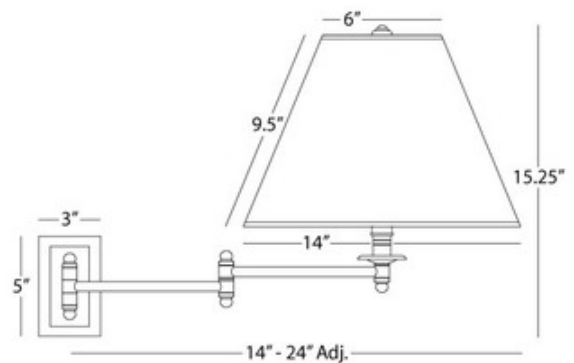

**BRAND**

Robert Abbey

**DESCRIPTION**

Kinetic wall swinger is a one-light swing arm lamp. Features 3-way switch. Cord cover/direct wire. Available in the following shade/finish combinations: Pleat Fabric Shade with Antique Brass Finish, Ascot Bone Shade with Antique Brass Finish, Oyster Linen Shade with Brushed Chrome Finish, Ascot White Shade with Brushed Chrome Finish, Pleat Fabric Shade with Brushed Chrome Finish, Oyster Linen Shade with Deep Patina Bronze Finish, Pleat Fabric Shade with Deep Patina Bronze Finish, or Translucent Flax Parchment Shade with Deep Patina Bronze Finish. One 150 watt, 120 volt, A19 3-Way type medium base incandescent bulb is require, but soldseparately. 14 inch width x 15.25 inch height x 24 inch extension.

*Shown in: Ascot White Shade/ Brushed Chrome*

<b>SHADE COLOR</b>	Ascot White Shade/ Brushed Chrome
<b>BODY FINISH</b>	N/A
<b>WATTAGE</b>	150W
<b>DIMMER</b>	Included
<b>DIMENSIONS</b>	24"L x 14"W x 15.25"H x 24"D
<b>BULB NOT INCLUDED</b>	
<b>LAMP</b>	1 x A19 3-Way/Medium (E26)/150W/120V Incandescent 1 x A19/Medium (E26)/120V LED