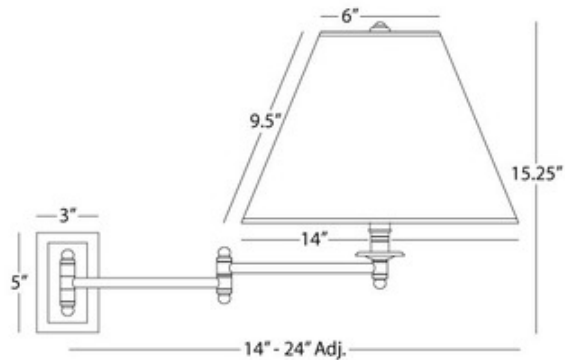

# Kinetic Wall Swinger

**Description:**

Kinetic wall swinger is a one-light swing arm lamp. Features 3-way switch. Cord cover/direct wire. Available in the following shade/finish combinations: Pleat Fabric Shade with Antique Brass Finish, Ascot Bone Shade with Antique Brass Finish, Oyster Linen Shade with Brushed Chrome Finish, Ascot White Shade with Brushed Chrome Finish, Pleat Fabric Shade with Brushed Chrome Finish, Oyster Linen Shade with Deep Patina Bronze Finish, Pleat Fabric Shade with Deep Patina Bronze Finish, or Translucent Flax Parchment Shade with Deep Patina Bronze Finish. One 150 watt, 120 volt, A19 3-Way type medium base incandescent bulb is require, but soldseparately. 14 inch width x 15.25 inch height x 24 inch extension.

Shown in: Ascot White Shade/ Brushed Chrome

List Price: \$281.75  
 Our Price: \$225.40

Shade Color: Ascot White Shade/ Brushed Chrome  
 Body Finish: N/A  
 Lamp: 1 x A19 3-Way/Medium (E26)/150W/120V Incandescent  
 1 x A19/Medium (E26)/120V LED  
 Wattage: 150W  
 Dimmer: Incandescent  
 Dimensions: 24"L x 15.25"H x 14"W x 24"D