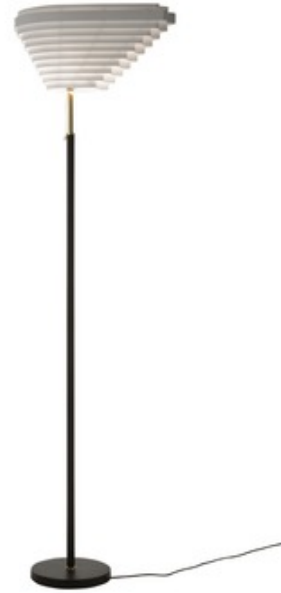

BRAND

Artek

DESCRIPTION

A805 Floor Lamp features hand turned white painted louvered steel with the base and stand covered in leather. Available in polished brass or nickel plated brass finishes. One 20-watt, 120 volt medium base compact fluorescent bulbs are required, but not included. Dimensions: 20.5W x 67.5H.

SHADE COLOR	White
BODY FINISH	Polished Brass
WATTAGE	40W
DIMMER	N/A
DIMENSIONS	20.5"L x 20.5"W x 67.5"H
BULB NOT INCLUDED	
LAMP	2 x CF/Medium (E26)/20W/120V Compact Fluorescent

SPEC #

ATK109521

COMPANY

PROJECT