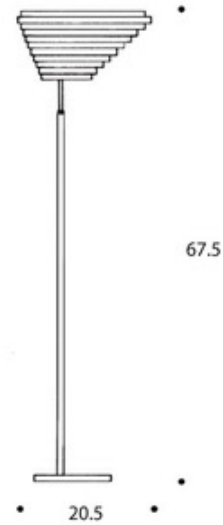

BRAND

Artek

DESCRIPTION

A805 Floor Lamp features hand turned white painted louvered steel with the base and stand covered in leather. Available in polished brass or nickel plated brass finishes. One 20-watt, 120 volt medium base compact fluorescent bulbs are required, but not included. Dimensions: 20.5W x 67.5H.

SHADE COLOR	White
BODY FINISH	Polished Brass
WATTAGE	40W
DIMMER	N/A
DIMENSIONS	20.5"L x 20.5"W x 67.5"H
BULB NOT INCLUDED	
LAMP	2 x CF/Medium (E26)/20W/120V Compact Fluorescent

SPEC #

ATK109521

COMPANY

PROJECT

FIXTURE TYPE

APPROVED BY

DATE