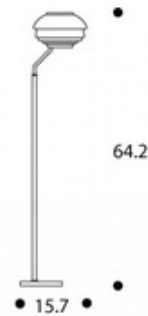

BRAND

Artek

DESCRIPTION

A808 Floor Lamp features hand turned white painted steel shade or polished brass shade with the base and stand covered in black leather. One 11-watt, 120 volt medium base compact fluorescent bulb is required, but not included. Dimensions: 15.7W x 64.2H.Â

SHADE COLOR	White
BODY FINISH	Polished Brass
WATTAGE	11W
DIMMER	N/A
DIMENSIONS	15.7"L x 15.7"W x 64.2"H
BULB NOT INCLUDED	
LAMP	1 x CF/Medium (E26)/11W/120V Compact Fluorescent

SPEC #

ATK109524

COMPANY

PROJECT