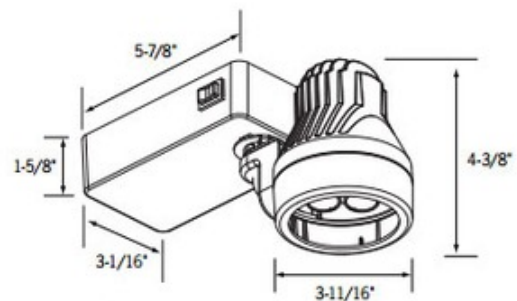

COMPANY	PROJECT	FIXTURE TYPE	APPROVED BY	DATE