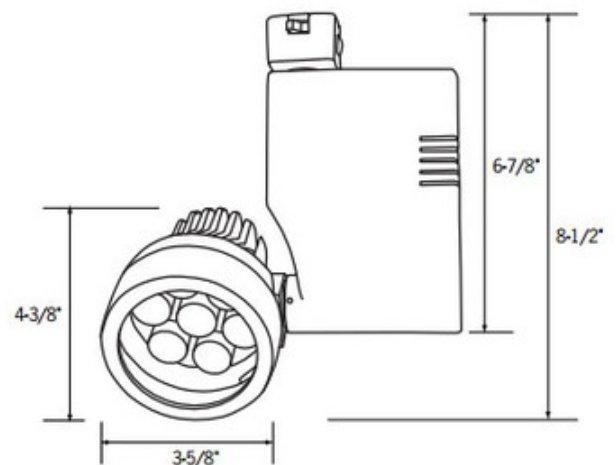

COMPANY	PROJECT	FIXTURE TYPE	APPROVED BY	DATE