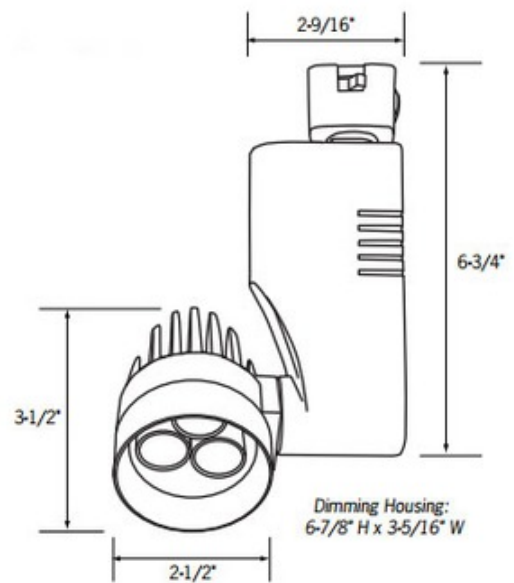

Technical Information

LAMP COLOR	2700K

SPEC # CNT109550

COMPANY	PROJECT	FIXTURE TYPE	APPROVED BY	DATE