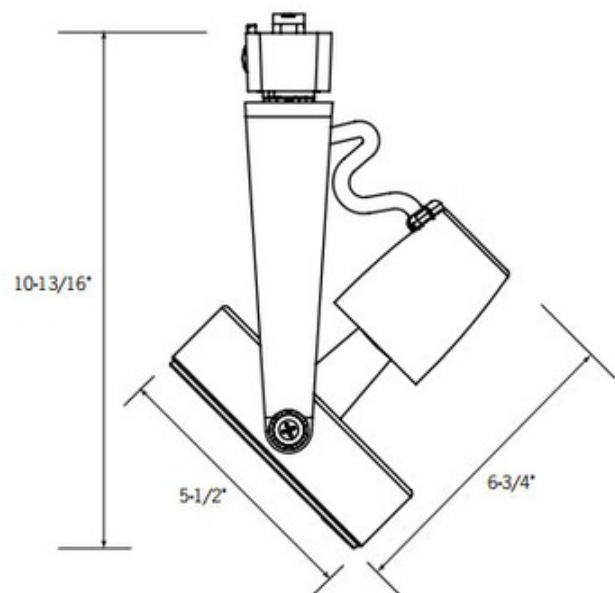

**BRAND**

ConTech

**DESCRIPTION**

Line Voltage PAR38 Front Relamping Gimbal Track Head features a two plane gimbal design permitting 360 degree horizontal swivel and 150 degree adjustability in the vertical plane for excellent aiming. Front relamping with grooved baffle inserts. Finish available in Black, White or Silver. Sure-Set yoke holds the fixture firmly in place. Integral on-off switch and track polarity indicator are standard. For use with Con-Tech systems only. One 250 watt 120 volt PAR38 lamp is required, but not included. 5.5 inch width x 6.75 inch depth x 10.8 inch height. Suitable for dry locations. UL listed.

<b>SHADE COLOR</b>	N/A
<b>BODY FINISH</b>	Black
<b>WATTAGE</b>	250W
<b>DIMMER</b>	Dimmable
<b>DIMENSIONS</b>	5.5"W x 10.8"H x 6.75"D
<b>BULB NOT INCLUDED</b>	
<b>LAMP</b>	1 x PAR38/Medium (E26)/250W/120V Halogen 1 x PAR38/Medium (E26)/120V LED