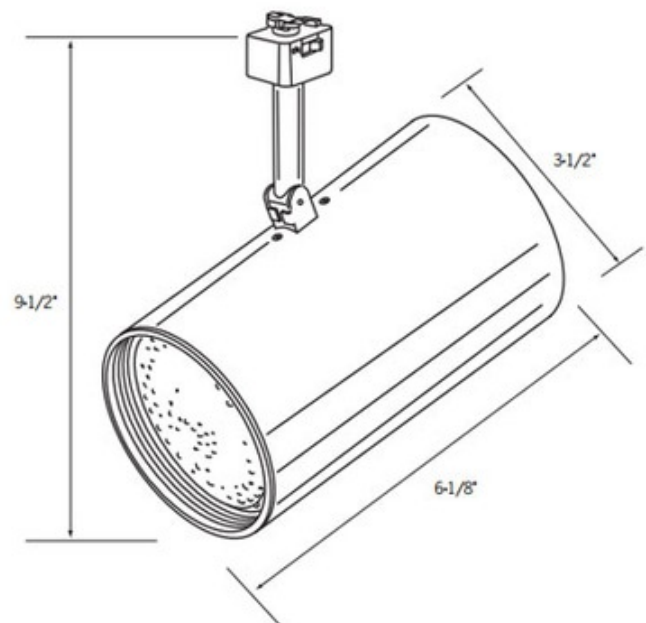

BRAND

ConTech

DESCRIPTION

Line Voltage PAR20 Flat Back Cylinder Track Fixture features a flat back design with deep black baffle to conceal lamp and provide glare control. Precise aiming and 350 degree rotation. Integral on-off switch and track polarity indicator are standard. Finish available in Black or White. For use with Con-Tech systems only. One 50 watt 120 volt PAR20 or one 75 watt 120 volt R20 lamp is required, but not included. 3.5 inch width x 6.1 inch depth x 9.5 inch height. Suitable for dry locations. UL listed.

SHADE COLOR	N/A
BODY FINISH	Black
WATTAGE	50W
DIMMER	Dimmable
DIMENSIONS	3.5"W x 9.5"H x 6.1"D
BULB NOT INCLUDED	
LAMP	1 x PAR20/Medium (E26)/50W/120V Halogen 1 x R20/Medium (E26)/75W/120V Incandescent