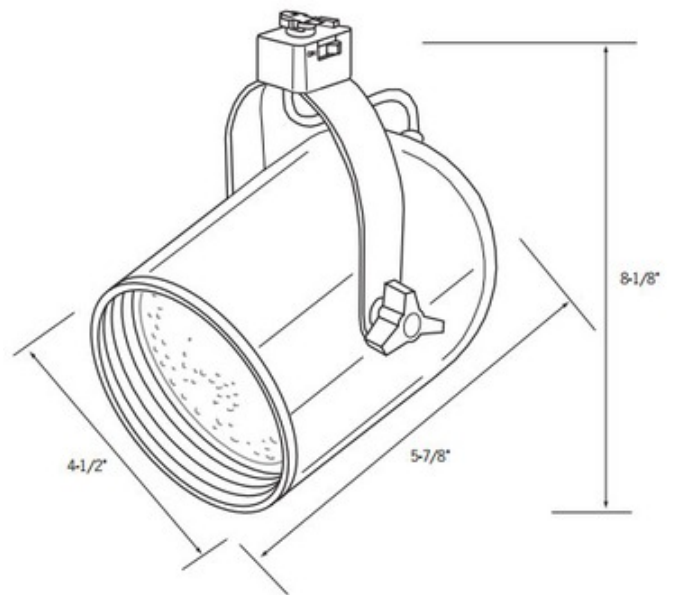

BRAND

ConTech

DESCRIPTION

Line Voltage PAR30 Round Back Cylinder Track Fixture features a round back design with deep black phenolic baffle to conceal lamp and provide glare control. Integral on-off switch and track polarity indicator are standard. Finish available in Black or White. For use with Con-Tech systems only. One 75 watt, 120 volt PAR30 medium base halogen lamp or LED equivalent is required, but not included. 4.5 inch width x 5.9 inch depth x 8.1 inch height. Suitable for dry locations. UL listed.

SHADE COLOR	N/A
BODY FINISH	White
WATTAGE	75W
DIMMER	Dimmable
DIMENSIONS	4.5"W x 8.1"H x 5.9"D
BULB NOT INCLUDED	
LAMP	1 x PAR30/Medium (E26)/75W/120V Halogen 1 x PAR30L/Medium (E26)/120V LED

SPEC # CNTI09662