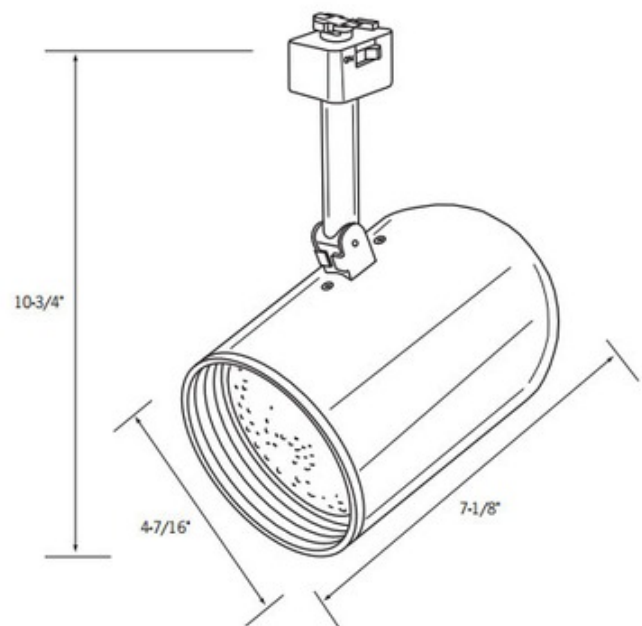

**BRAND**

ConTech

**DESCRIPTION**

Line Voltage PAR30L Round Back Cylinder Track Fixture features a round back design with deep black phenolic baffle to conceal lamp and provide glare control. Integral on-off switch and track polarity indicator are standard. Finish available in Black or White. For use with Con-Tech systems only. One 120 volt, 75 watt PAR30L long neck, 100 watt A-type, or 65 watt BR30 medium base halogen lamp or LED equivalent is required, but not included. 4.4 inch width x 7.1 inch depth x 10.75 inch height. Suitable for dry locations. UL listed.

<b>SHADE COLOR</b>	N/A
<b>BODY FINISH</b>	White
<b>WATTAGE</b>	75W
<b>DIMMER</b>	Dimmable
<b>DIMENSIONS</b>	4.4"W x 10.75"H x 7.1"D
<b>BULB NOT INCLUDED</b>	
<b>LAMP</b>	<ul style="list-style-type: none"> <li>1 x PAR30L/Medium (E26)/75W/120V Halogen</li> <li>1 x PAR30L/Medium (E26)/120V LED</li> <li>1 x A19/Medium (E26)/120V Incandescent</li> <li>1 x A19/Medium (E26)/120V LED</li> <li>1 x BR30/Medium (E26)/120V Halogen</li> </ul>