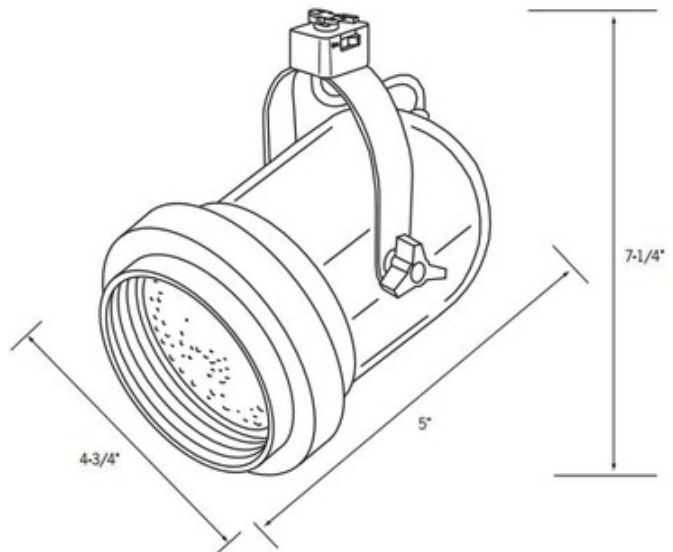

**BRAND**

ConTech

**DESCRIPTION**

Classic Bell Line Voltage PAR20 Track Fixture features a deep black phenolic baffle for visual comfort. Integral on-off switch and track polarity indicator are standard. Finish available in Black or White. For use with Con-Tech systems only. One 120 volt, 50 watt PAR20, 50 watt R20, or one 60 watt A-type medium base halogen lamp or LED equivalent is required, but not included. 4.75 inch width x 5 inch depth x 7.25 inch height. Suitable for dry locations. UL listed.

<b>SHADE COLOR</b>	N/A
<b>BODY FINISH</b>	White
<b>WATTAGE</b>	50W
<b>DIMMER</b>	Dimmable
<b>DIMENSIONS</b>	4.75"W x 7.25"H x 5"D
<b>BULB NOT INCLUDED</b>	
<b>LAMP</b>	1 x PAR20/Medium (E26)/50W/120V Halogen 1 x A19/Medium (E26)/60W/120V Incandescent 1 x R20/Medium (E26)/50W/120V Incandescent 1 x A19/Medium (E26)/120V LED 1 x PAR20/Medium (E26)/120V LED