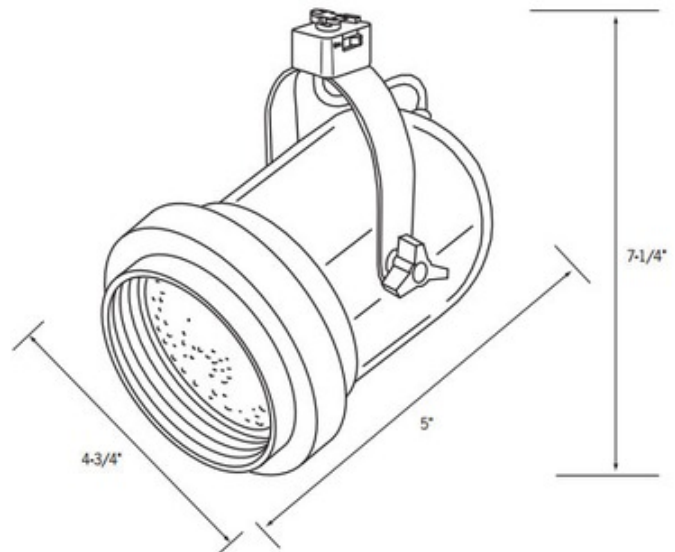

BRAND

ConTech

DESCRIPTION

Classic Bell Line Voltage PAR20 Track Fixture features a deep black phenolic baffle for visual comfort. Integral on-off switch and track polarity indicator are standard. Finish available in Black or White. For use with Con-Tech systems only. One 120 volt, 50 watt PAR20, 50 watt R20, or one 60 watt A-type medium base halogen lamp or LED equivalent is required, but not included. 4.75 inch width x 5 inch depth x 7.25 inch height. Suitable for dry locations. UL listed.

SHADE COLOR	N/A
BODY FINISH	White
WATTAGE	50W
DIMMER	Dimmable
DIMENSIONS	4.75"W x 7.25"H x 5"D
BULB NOT INCLUDED	
LAMP	1 x PAR20/Medium (E26)/50W/120V Halogen 1 x A19/Medium (E26)/60W/120V Incandescent 1 x R20/Medium (E26)/50W/120V Incandescent 1 x A19/Medium (E26)/120V LED 1 x PAR20/Medium (E26)/120V LED