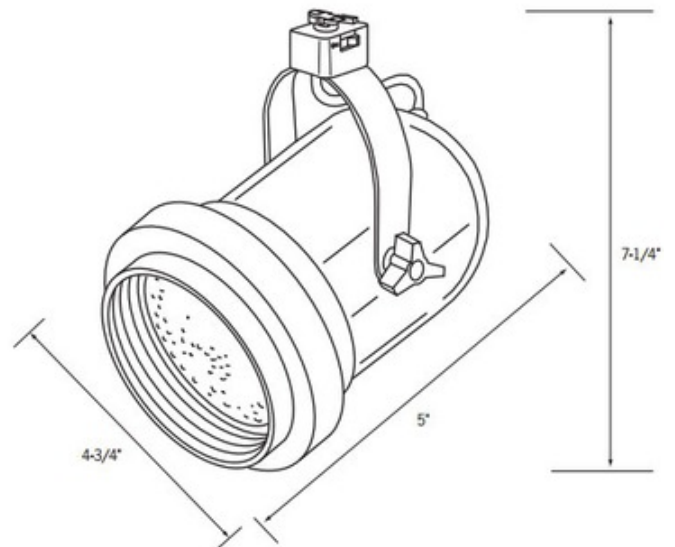

BRAND

ConTech

DESCRIPTION

Classic Bell Line Voltage PAR30 Track Fixture features a deep black phenolic baffle for visual comfort. Integral on-off switch and track polarity indicator are standard. Finish available in Black or White. For use with Con-Tech systems only. One 120 volt, 75 watt PAR30, one 75 watt A-type, or one 65 watt BR30 medium base halogen lamp or LED equivalent is required, but not included. 4.75 inch width x 5 inch depth x 7.25 inch height. Suitable for dry locations. UL listed.

SHADE COLOR	N/A
BODY FINISH	Black
WATTAGE	75W
DIMMER	Dimmable
DIMENSIONS	4.75"W x 7.25"H x 5"D
BULB NOT INCLUDED	
LAMP	1 x PAR30/Medium (E26)/75W/120V Halogen 1 x BR30/Medium (E26)/120V LED 1 x A19/Medium (E26)/120V Incandescent 1 x A19/Medium (E26)/120V LED 1 x BR30/Medium (E26)/120V Halogen