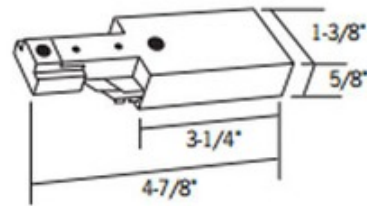

2-Circuit Track LA-210 Top Access End Feed

Description:

Top access end power feed for two circuit track. One .5 inch top K.O. for standard electrical conduit. Finish available in Black, White or Silver. 4.9 inches wide x 1.4 inches deep x .6 inches high.

Shown in: White

List Price: \$32.50
 Our Price: \$19.50

Shade Color: N/A
 Body Finish: White
 Lamp: N/A
 Wattage: N/A
 Dimmer: N/A
 Dimensions: 0.6"H x 4.9"W x 1.4"D

Forward Polarity Configuration

Product Number: CNT 1 10089			
Company:		Fixture Type:	Date: Feb 22, 2018
Project:		Approved By:	