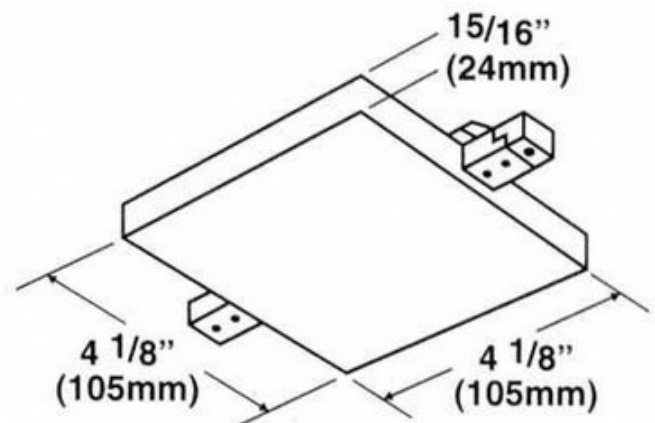

**BRAND**

ConTech

**DESCRIPTION**

T-bar connector with square canopy cover for two circuit track. Finish in Black or White. Three .5 inch top K.O.s. Can be used as a straight connector feed with T-grid installations. Can be configured as a standard or reverse polarity L connector or straight connector. 4.1 inches wide x 4.1 inches deep x .9 inches high.

SHADE COLOR	N/A
BODY FINISH	White
WATTAGE	N/A
DIMMER	N/A
DIMENSIONS	4.1"W x 0.9"H x 4.1"D
LAMP	N/A

SPEC #

CNT110104

COMPANY

PROJECT

FIXTURE TYPE

APPROVED BY

DATE