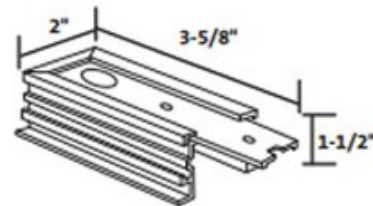

Recessed Track RAH-10 End Feed Housing

Description:

Recessed track end feed housing for use with LA-10 1-circuit or LA-210 2-circuit live end feed. White finish. 3.6 inches wide x 2 inches deep x 1.5 inches high.

Shown in: White

List Price: \$50.00
 Our Price: \$30.00

Shade Color: N/A
 Body Finish: White
 Lamp: N/A
 Wattage: N/A
 Dimmer: N/A
 Dimensions: 1.5"H x 3.6"W x 2"D

Product Number: CNT110152			
Company:		Fixture Type:	Date: Feb 21, 2018
Project:		Approved By:	