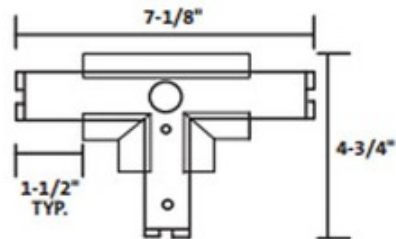

Recessed Track RAH-13 T Connector Housing

Description:

Recessed track T connector housing for use with LA-13 or LA-14 1-circuit and LA-213 or LA-214 2-circuit T connector. White finish. 7.1 inches wide x 4.75 inches high.

Shown in: White

List Price: \$95.00
 Our Price: \$57.00

Shade Color: N/A
 Body Finish: White
 Lamp: N/A
 Wattage: N/A
 Dimmer: N/A
 Dimensions: 4.75"H x 7.1"W

Product Number: CNT110155			
Company:		Fixture Type:	Date: Feb 18, 2018
Project:		Approved By:	