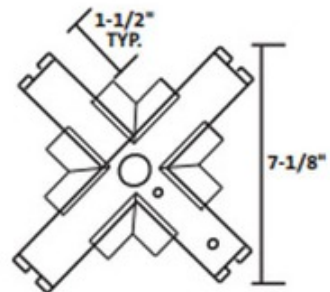

COMPANY	PROJECT	FIXTURE TYPE	APPROVED BY	DATE