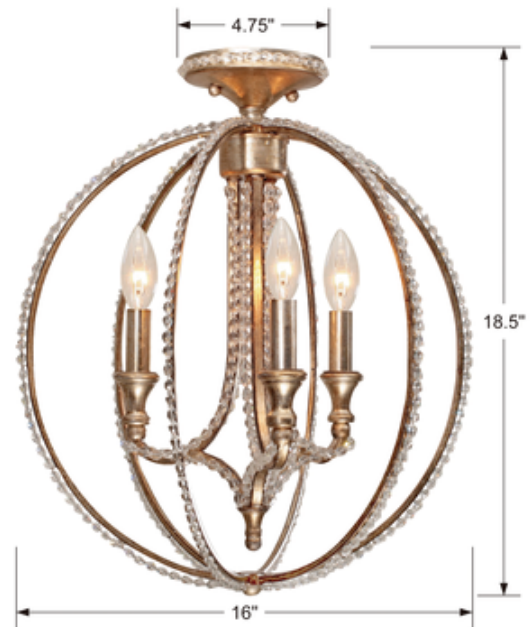

**BRAND**

Crystorama

**DESCRIPTION**

The Garland Semi Flush Mount brings an intricate beauty to your interior space. The curved frame is lined with faceted cut Crystal beads.

<b>SHADE COLOR</b>	Clear
<b>BODY FINISH</b>	Distressed Twilight
<b>WATTAGE</b>	15W
<b>DIMMER</b>	Standard 120V
<b>DIMENSIONS</b>	16"W x 18.5"H
<b>BULB NOT INCLUDED</b>	
<b>LAMP</b>	3 x B11/Candelabra (E12)/5W/120V LED 3 x B10/Candelabra (E12)/120V LED 3 x B10/Candelabra (E12)/60W/120V Incandescent

**SPEC #** CRY110341

COMPANY	PROJECT	FIXTURE TYPE	APPROVED BY	DATE