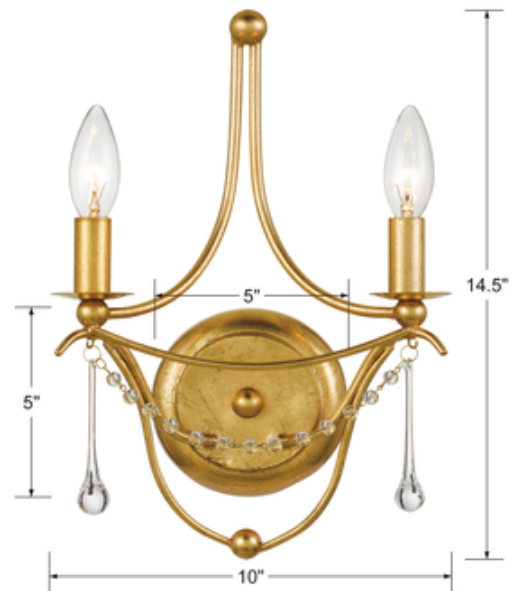

BRAND

Crystorama

DESCRIPTION

The Metro Droplet Wall Sconce features a hand painted wrought iron frame. Clear Crystal droplets accent the Antique Silver or Antique Gold finish. Backplate: 5 inch diameter. UL listed.

Shown in: Antique Silver / Clear

SHADE COLOR	Clear
BODY FINISH	Antique Silver
WATTAGE	10W
DIMMER	Standard 120V
DIMENSIONS	10"W x 14.5"H x 4.5"D
BULB NOT INCLUDED	
LAMP	2 x B11/Candelabra (E12)/5W/120V LED 2 x B10/Candelabra (E12)/120V LED 2 x B10/Candelabra (E12)/60W/120V Incandescent

SPEC # CRY110344

COMPANY

PROJECT

FIXTURE TYPE

APPROVED BY

DATE
