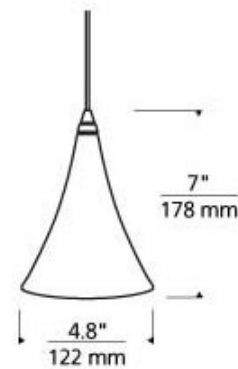

BRAND

Visual Comfort Modern

DESCRIPTION

Freejack Sugar Pendant features streams of glass piping formed into a graceful glass shade available in Amber, Aqua, Violet or White. Finish in Antique Bronze, Chrome or Satin Nickel. Includes one 50 watt low voltage halogen GY6.35 bipin lamp, six feet of field-cutable suspension cable, and a Freejack connector. ETL listed. 4.8 inch diameter x 7 inch height x 79 inch overall length. Canopy required for use as a monopoint, sold separately.

SHADE COLOR	Aqua
BODY FINISH	Chrome
WATTAGE	50W
DIMMER	Dimmable
DIMENSIONS	79"L x 4.8"W x 7"H
BULB INCLUDED	
LAMP	1 x JC/GY6.35 (bipin)/50W/12V Halogen

SPEC #	TLG11038
---------------	----------

COMPANY	PROJECT	FIXTURE TYPE	APPROVED BY	DATE