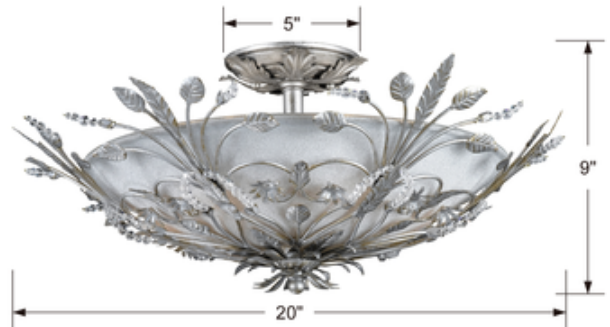

**BRAND**

Crystorama

**DESCRIPTION**

Primrose Semi Flush Ceiling Light features Swarovski beaded crystals with Gold or Silver finish. Six 60 watt, 120 volt B10 Candelabra base incandescent bulbs are required, but not included.

<b>SHADE COLOR</b>	Crystal
<b>BODY FINISH</b>	Gold
<b>WATTAGE</b>	360W
<b>DIMMER</b>	Standard 120V
<b>DIMENSIONS</b>	20"W x 9"H
<b>BULB NOT INCLUDED</b>	
<b>LAMP</b>	6 x B10/Candelabra (E12)/60W/120V Incandescent 6 x B10/Candelabra (E12)/120V LED