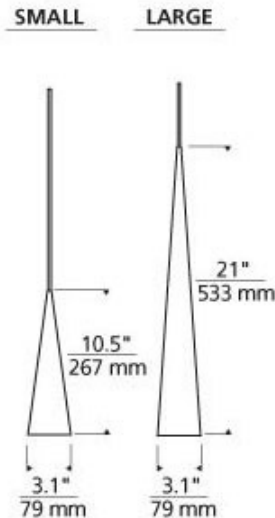

Freejack Halogen Summit Pendant

Description:

Summit Freejack Pendant features a sleek satin nickel metal cone. Available in small and large version. Includes 35 watt, 12 volt GU5.3 MR16 flood halogen lamp, six feet of field-cutttable suspension cable, and a Freejack connector. Small 3.1 inch diameter x 10.5 inch height x 82.5 inch overall length. Large: 3.1 inch diameter x 21 inch height x 93 inch overall length. ETL listed. Canopy required if used as a monopoint, sold separately.

Shown in: Satin Nickel

List Price: \$293.75
Our Price: \$235.00

Shade Color: N/A
Body Finish: Satin Nickel
Lamp: 1 x MR16/GU5.3 (bipin)/35W/12V Halogen
 1 x MR16/GU5.3 (bipin)/12V LED
Wattage: 35W
Dimmer: Dimmable
Dimensions: 82.5"L x 10.5"H x 3.1"W