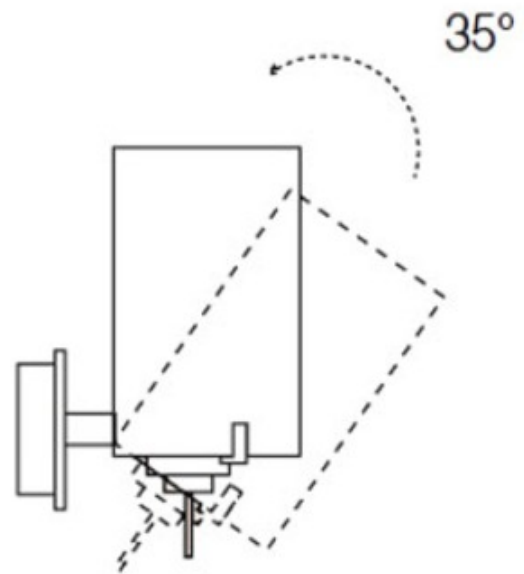

COMPANY

PROJECT

FIXTURE TYPE

APPROVED BY

DATE