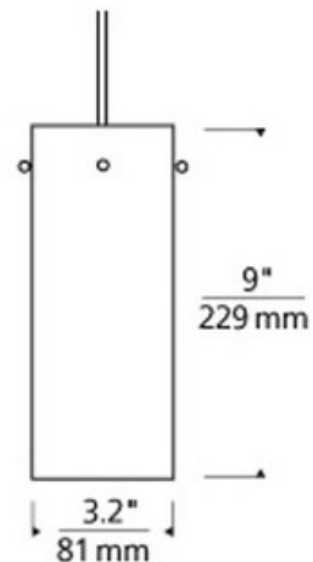

BRAND

Visual Comfort Modern

DESCRIPTION

Tetra Freejack pendant features tall rectilinear glass in Frost White accented with four metal beads. Finish in Antique Bronze, Satin Nickel or Chrome. Includes one 50 watt low voltage halogen bipin and six feet of field-cutttable cable suspension. Also available in LED with a 6 watt replaceable LED module. 3.2 inches square x 9 inches high. ETL listed.

| | |
|----------------------|--|
| SHADE COLOR | Frost |
| BODY FINISH | Chrome |
| WATTAGE | 50W |
| DIMMER | Dimmable |
| DIMENSIONS | 3.2"L x 3.2"W x 9"H |
| BULB INCLUDED | |
| LAMP | 1 x JCD/GY6.35 (bipin)/50W/12V Halogen |