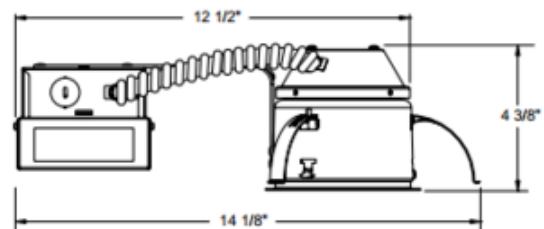

BRAND

Juno Lighting

DESCRIPTION

4 Inch 600 Lumen 120 Volt Generation 4 LED IC Remodel Housing features an integral light engine and shallow housing which allows for fit in 2 x 6 construction. IC designation allows for housing to be in direct contact with insulation. Installs through an opening in the ceiling from below. Comparable light output to 65 watt incandescent while consuming less than 12 watts. 2700K, 3000K, 3500K, 4100K color temperatures available, 120 volt only driver is dimmable with the use of most incandescent, magnetic low voltage and electronic low voltage wall box dimmers (see attached manufacturer dimmer compatibility reference). Note: A complete fixture requires a housing and trim, sold separately.

Shown in: Aluminum

TRIM COLOR	N/A
BODY FINISH	Aluminum
WATTAGE	12W
DIMMER	Dimmable
DIMENSIONS	14.1"L x 7.4"W x 4.4"H
INTEGRATED LED MODULE	
LAMP	1 x LED/12W/120V LED

Technical Information

LUMINOUS FLUX	600 lumens
LUMENS/WATT	50.00
LAMP COLOR	2700K
COLOR RENDERING	90 CRI
LAMP LIFE	50000 hours
CEILING TYPE	Drywall with Trim
HOUSING TYPE	Remodel IC

SPEC # JUN110978

4 3/8" CEILING CUTOUT

COMPANY

PROJECT

FIXTURE TYPE

APPROVED BY

DATE
