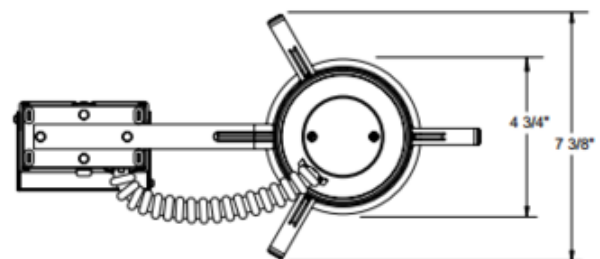

4 3/8" CEILING CUTOUT

COMPANY

PROJECT

FIXTURE TYPE

APPROVED BY

DATE