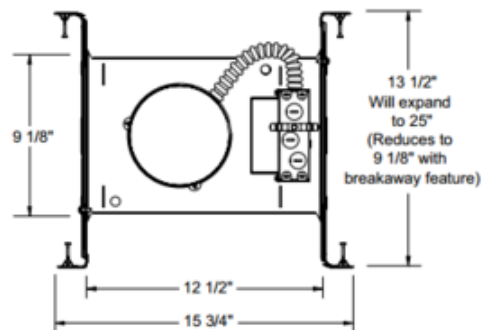

IC20LEDG4 5 In 600 Lumen IC New Construction Housing 120V

Shown in: Aluminum

List Price: \$214.45
 Our Price: \$128.67

Shade Color: N/A
 Body Finish: Aluminum
 Lamp: 1 x LED/11.5W/120V LED
 Wattage: 11.5W
 Dimmer: Dimmable
 Dimensions: 15.75"L x 4.9"H x 9.1"W

Technical Information
 Luminous Flux: 600 lumens
 Lumens/Watt: 52.17
 Lamp Color: 2700 K
 Color Rendering: 90 CRI
 Lamp Life: 50000 hours
 Ceiling Type: Drywall with Trim
 Housing Type: New construction IC
 Housing Height: 5"
 Aperture Size: 0.000"

Description:

5 Inch 120 Volt 600 Lumen Generation 4 LED IC New Construction Housing is a dedicated LED, Air-Loc sealed new construction housing with integral light engine. Shallow housing allows for fit in 2 x 6 construction. IC new construction housing can be completely covered with insulation. Fully sealed housing stops infiltration and exfiltration of air reducing heating and air cooling costs without the use of additional gaskets. Replaceable light engine mounts directly to housing and incorporates the latest generation high lumen output LED array. Comparable light output to 65 watt BR30 incandescent while consuming less than 11.5 watts. Available with 2700K, 3000K, 3500K, or 4100K color temperature, 90 minimum CRI. Wide flood distribution shipped as standard. Optional optic accessories available, sold separately. 120 volt only driver is dimmable with the use of most incandescent, magnetic low voltage and electronic low voltage wall box dimmers (see attached manufacturer dimmer compatibility reference). Life rated for 50,000 hours at 70 percent lumen maintenance. Energy Star. Title 24 compliant with select trims. UL listed for damp locations. 15.75 inch length x 9.1 inch width x 4.9 inch height. A complete fixture includes a housing and trim, sold separately.