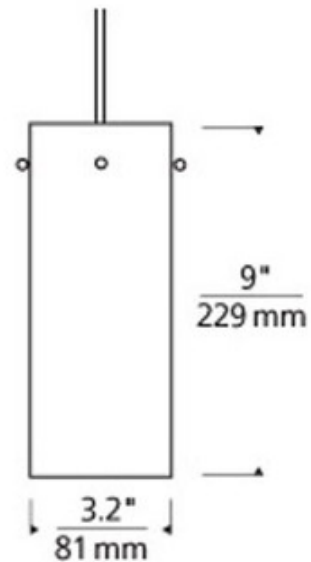

BRAND Visual Comfort Modern

DESCRIPTION

Tetra Freejack pendant features tall rectilinear glass in Frost White accented with four metal beads. Finish in Antique Bronze, Satin Nickel or Chrome. Includes one 50 watt low voltage halogen bipin and six feet of field-cutttable cable suspension. Also available in LED with a 6 watt replaceable LED module. 3.2 inches square x 9 inches high. ETL listed.

SHADE COLOR	Frost
BODY FINISH	Antique Bronze
WATTAGE	50W
DIMMER	Dimmable
DIMENSIONS	3.2"L x 3.2"W x 9"H
BULB INCLUDED	
LAMP	1 x JC/GY6.35 (bipin)/50W/12V Halogen

SPEC # TLG11099

COMPANY	PROJECT	FIXTURE TYPE	APPROVED BY	DATE