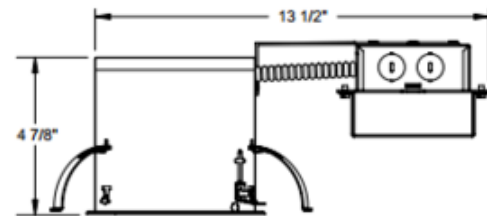

5 1/2" CEILING CUTOUT

COMPANY	PROJECT	FIXTURE TYPE	APPROVED BY	DATE