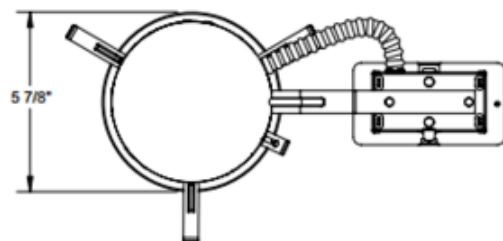

5 1/2" CEILING CUTOUT

COMPANY	PROJECT	FIXTURE TYPE	APPROVED BY	DATE