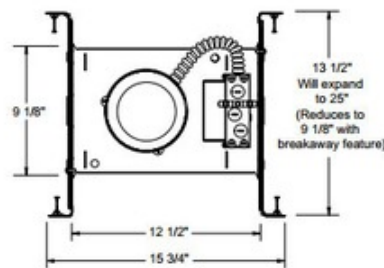

IC920LEDG4 5 Inch 900 Lumen IC New Construction Housing

Description:

5 Inch 900 Lumen 120 Volt LED IC New Construction Housing is a dedicated LED, Air-Loc sealed housing with integral light engine. Shallow housing allows for fit in 2 x 6 construction. IC designation allows housing to be completely covered with insulation. Fully sealed housing stops infiltration and exfiltration of air reducing heating and air cooling costs without the use of additional gaskets. Replaceable light engine mounts directly to housing and incorporates the latest generation high lumen output LED array. Comparable light output to 75 watt PAR30 incandescent while consuming less than 16 watts. Available with 2700K, 3000K, 3500K or 4100K color temperatures available, 90 minimum CRI. Wide flood distribution shipped as standard with optional optic accessories available and sold separately. 120 volt only driver is dimmable with the use of most incandescent, magnetic low voltage and electronic low voltage wall box dimmers (see attached manufacturer dimmer compatibility reference). 50,000 hour average lamp life with 70 percent lumen maintenance. UL listed for damp locations. Energy Star qualified and Title 24 compliant with specific trims. 15.75 inch length x 9.1 inch width x 4.9 inch height. A complete fixture includes a housing and trim, sold separately.

Shown in: Aluminum

List Price: \$245.09
Our Price: \$147.05

Shade Color: N/A
Body Finish: Aluminum
Lamp: 1 x LED/16W/120V LED
Wattage: 16W
Dimmer: Dimmable
Dimensions: 15.75"L x 4.9"H x 9.1"W

Technical Information

Luminous Flux: 900 lumens
Lumens/Watt: 56.25
Lamp Color: 2700 K
Color Rendering: 90 CRI
Lamp Life: 50000 hours
Ceiling Type: Drywall with Trim
Housing Type: New construction IC
Housing Height: 5"
Aperture Size: 0.000"