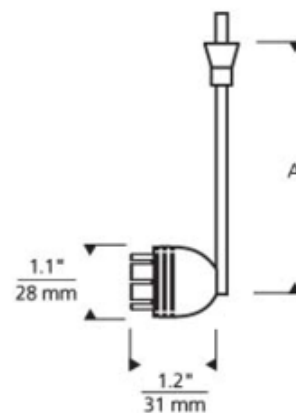

**BRAND** Visual Comfort Modern

**DESCRIPTION**

Tilt Freejack Head is a flexible minimalist head allowing for a full 360 degree head rotation and 90 degree pivot to direct light beam to the desired location. Compatible for use with 1-circuit Monorail track system, Wall Monorail or Freejack canopy. One 50 watt, 12 volt GU5.3 MR16 halogen bulb is required, but not included. Includes Freejack connector. Freejack canopy required if used as a monopoint, sold separately. LED canopy compatible with both halogen and LED lamp options. Dimmer type dependent on system transformer (low voltage magnetic or electronic). Required accessory shades sold separately. Image shown with round glass shield accessory (sold separately).

SHOWN WITH LIL EGYPT SHADE (SOLD SEPARATELY)

<b>SHADE COLOR</b>	N/A
<b>BODY FINISH</b>	Chrome
<b>WATTAGE</b>	50W
<b>DIMMER</b>	Dimmable
<b>DIMENSIONS</b>	2"L x 1.1"W x 1.2"D
<b>BULB NOT INCLUDED</b>	
<b>LAMP</b>	1 x MR16/GU5.3 (bipin)/50W/12V Halogen 1 x MR16/GU5.3 (bipin)/12V LED