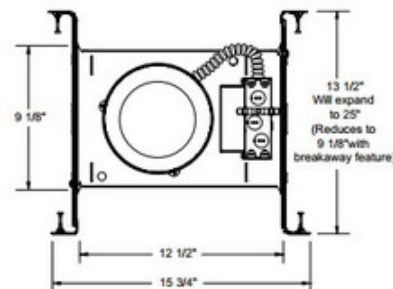

IC22LEDG4 6 Inch 600 Lumen IC New Construction Housing

120V

Shown in: Aluminum

List Price: \$144.08
 Our Price: \$86.45

Shade Color: N/A
 Body Finish: Aluminum
 Lamp: 1 x LED/12W/120V LED
 Wattage: 12W
 Dimmer: Dimmable
 Dimensions: 15.75"L x 5.1"H x 9.1"W

Technical Information

Luminous Flux: 600 lumens
 Lumens/Watt: 50.00
 Lamp Color: 2700 K
 Color Rendering: 90 CRI
 Lamp Life: 50000 hours
 Ceiling Type: Drywall with Trim
 Housing Type: New construction IC
 Aperture Size: 0.000"

Description:

6 Inch 120 Volt 600 Lumen LED IC New Construction Housing is a dedicated LED, Air-Loc sealed new construction housing with integral light engine. Shallow housing allows for fit in 2 x 6 construction. IC designation allows housing to be completely covered with insulation. Fully sealed housing stops infiltration and exfiltration of air reducing heating and air cooling costs without the use of additional gaskets. Replaceable light engine mounts directly to housing and incorporates the latest generation high lumen output LED array. Comparable light output to a 65 watt BR30 incandescent while consuming less than 12 watts. Available with 2700K, 3000K, 3500K or 4100K color temperature, 90 minimum CRI. Wide flood distribution shipped as standard with optional optic accessories available and sold separately. 120 volt only driver is dimmable with the use of most incandescent, magnetic low voltage and electronic low voltage wall box dimmers (see attached manufacturer dimmer compatibility reference). Life rated for 50,000 hours at 70 percent lumen maintenance. Energy Star qualified and Title 24 compliant with specific trims. UL listed for damp locations. 15.75 inch length x 9.1 inch width x 5.1 inch height. A complete fixture includes a housing and trim, sold separately.