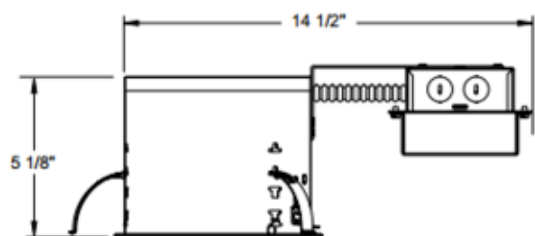

Shown in: Aluminum

COMPANY	PROJECT	FIXTURE TYPE	APPROVED BY	DATE