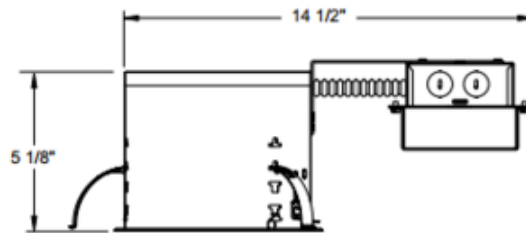

# IC22RLEDG4 6 In 600 Lumen IC Remodel Housing 120V

**Description:**

6 Inch 120 Volt 600 Lumen Generation 4 LED IC Remodel Housing is a dedicated LED, Air-Loc remodel housing with integral light engine. Shallow housing allows for fit in 2 x 6 construction. IC remodel housing for remodel application where back side of ceiling is not accessible and can be completely covered with insulation. When used with supplied ALG kit, stops infiltration and exfiltration of air, reducing heating and air cooling costs. Replaceable light engine mounts directly to housing and incorporates the latest generation high lumen output LED array. Comparable light output to 65 watt BR30 incandescent while consuming less than 11.5 watts. Available with 2700K, 3000K, 3500K, or 4100K color temperature, 90 minimum CRI. Wide flood distribution shipped as standard. Optional optic accessories available, sold separately. 120 volt only driver is dimmable with the use of most incandescent, magnetic low voltage and electronic low voltage wall box dimmers (see attached manufacturer dimmer compatibility reference). Life rated for 50,000 hours at 70 percent lumen maintenance. Energy Star. Title 24 compliant with select trims. UL listed for damp locations. 14.5 inch length x 7.25 inch width x 5.1 inch height. A complete fixture includes a housing and trim, sold separately.

Shown in: Aluminum

**List Price:** \$204.24  
**Our Price:** \$122.54

**Shade Color:** N/A  
**Body Finish:** Aluminum  
**Lamp:** 1 x LED/11.5W/120V LED  
**Wattage:** 11.5W  
**Dimmer:** Dimmable  
**Dimensions:** 14.5"L x 5.1"H x 7.25"W

**Technical Information**

**Lamp Color:** 2700 K  
**Color Rendering:** 90 CRI  
**Lamp Life:** 50000 hours  
**Ceiling Type:** Drywall with Trim  
**Housing Type:** Remodel IC  
**Housing Height:** 5"  
**Aperture Size:** 0.000"