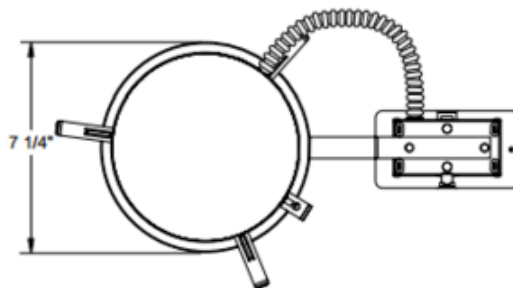

# IC22RLEDG4 6 In 600 Lumen IC Remodel Housing 120V

**Description:**

6 Inch 120 Volt 600 Lumen Generation 4 LED IC Remodel Housing is a dedicated LED, Air-Loc remodel housing with integral light engine. Shallow housing allows for fit in 2 x 6 construction. IC remodel housing for remodel application where back side of ceiling is not accessible and can be completely covered with insulation. When used with supplied ALG kit, stops infiltration and exfiltration of air, reducing heating and air cooling costs. Replaceable light engine mounts directly to housing and incorporates the latest generation high lumen output LED array. Comparable light output to 65 watt BR30 incandescent while consuming less than 11.5 watts. Available with 2700K, 3000K, 3500K, or 4100K color temperature, 90 minimum CRI. Wide flood distribution shipped as standard. Optional optic accessories available, sold separately. 120 volt only driver is dimmable with the use of most incandescent, magnetic low voltage and electronic low voltage wall box dimmers (see attached manufacturer dimmer compatibility reference). Life rated for 50,000 hours at 70 percent lumen maintenance. Energy Star. Title 24 compliant with select trims. UL listed for damp locations. 14.5 inch length x 7.25 inch width x 5.1 inch height. A complete fixture includes a housing and trim, sold separately.

Shown in: Aluminum

**List Price:** \$204.24  
**Our Price:** \$122.54

**Shade Color:** N/A  
**Body Finish:** Aluminum  
**Lamp:** 1 x LED/11.5W/120V LED  
**Wattage:** 11.5W  
**Dimmer:** Dimmable  
**Dimensions:** 14.5"L x 5.1"H x 7.25"W

**Technical Information**

**Lamp Color:** 2700 K  
**Color Rendering:** 90 CRI  
**Lamp Life:** 50000 hours  
**Ceiling Type:** Drywall with Trim  
**Housing Type:** Remodel IC  
**Housing Height:** 5"  
**Aperture Size:** 0.000"