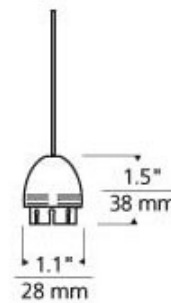

Freejack Halogen Torpedo Pendant

SHOWN WITH TINKERBELL
ACCESSORY (ACCESSORY SOLD
SEPARATELY)

Designer: Gregory Kay

Description:

Freejack Torpedo is a stylish pendant to customize with one of several accessories (required and sold separately) for a custom look. Finish available in Antique Bronze, Chrome or Satin Nickel. One 12 volt, 50 watt GU5.3 M16 halogen lamp up to 50 watt is required, but not included. Includes six feet of field-cutoffable suspension cable and a Freejack connector. ETL listed. 1.1 inch diameter x 1.5 inch height x 73.5 inch overall length. Canopy required if used as a monopoint, sold separately.

Shown in: Satin Nickel

List Price: \$137.50
Our Price: \$110.00

Shade Color: N/A
Body Finish: Chrome
Lamp: 1 x MR16/GU5.3 (bipin)/50W/12V Halogen
1 x MR16/GU5.3 (bipin)/12V LED
Wattage: 50W
Dimmer: Dimmable
Dimensions: 73.5"L x 1.5"H x 1.1"W