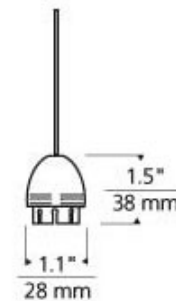

COMPANY

PROJECT

FIXTURE TYPE

APPROVED BY

DATE